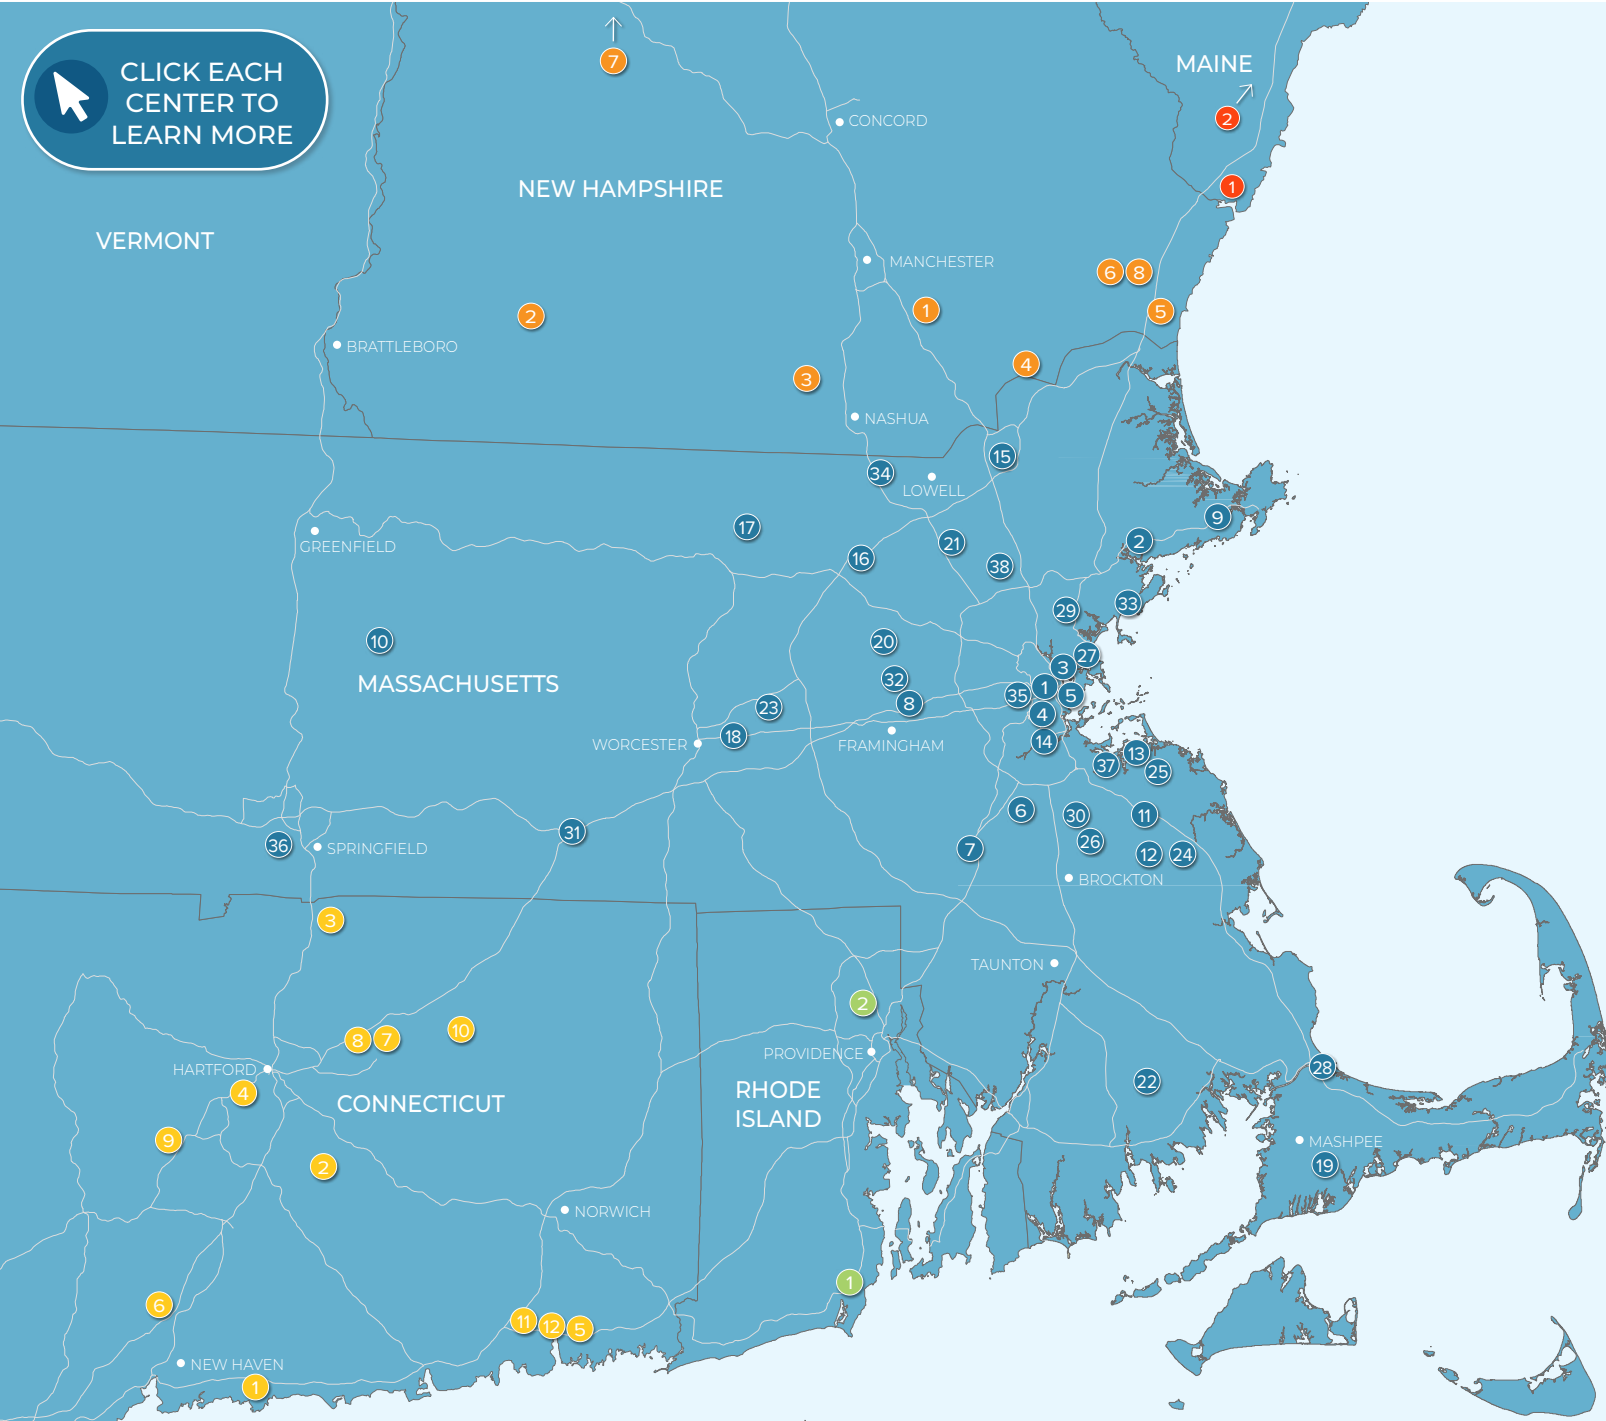

CLICK EACH CENTER TO LEARN MORE

ME/NH/CT/RI

- 1 2 Gorges Road, Kittery, ME
- 2 300 Gallery Blvd, Scarborough, ME
- 1 Hood Commons, Derry, NH
- 2 Keene Plaza, Keene, NH
- 3 Lordens Plaza, Milford, NH
- 4 Stateline Plaza, Plaistow, NH
- 6 Seabrook Commons, Seabrook, NH
- 6 Stratham Crossing, Stratham, NH
- 7 Powerhouse Plaza, West Lebanon, NH
- 8 Parkman Brook Shopping Center, Stratham, NH
- 1 Branhaven Plaza, Branhaven, CT
- 2 East Hampton Plaza, East Hampton, CT
- 9 Freshwater Commons, Enfield, CT
- 4 West Farm Shopping Center, Farmington, CT
- 5 Groton Square, Groton, CT
- 6 Hamden Mart, Hamden, CT
- 7 Big Y Plaza, Manchester, CT
- 6 Plaza at Burr Corners, Manchester, CT
- 9 Shop Rite Plaza, Southington, CT
- 10 Storrs Center, Storrs, CT
- 11 Cross Roads Shopping Center, Waterford, CT
- 12 Waterford Plaza, Waterford, CT
- 1 Salt Pond Shopping Center, Narragansett, RI
- 2 Mineral Springs Ave, North Providence, RI

MASSACHUSETTS

- 1 Continuum, Allston, MA
- 2 North Shore Crossing, Beverly, MA
- 3 Avalon North Station, Boston, MA
- 4 Brigham Circle, Boston, MA
- 5 Flats on D, Boston, MA
- 6 Village Shoppes of Canton, Canton, MA
- 7 Patriot Place, Foxborough, MA
- 8 Nobscot Village, Framingham, MA
- 9 Gloucester Crossing, Gloucester, MA
- 10 Russell Street Pad Site, Hadley, MA
- 11 Hanover Crossing, Hanover, MA
- 12 Shaw's Plaza, Hanson, MA
- 13 Launch at Hingham Shipyard, Hingham, MA
- 14 Hyde Park Plaza, Hyde Park, MA
- 15 Plaza 114, Lawrence, MA
- 16 The Point, Littleton, MA
- 17 Lunenburg Crossing, Lunenburg, MA
- 18 57 Main Street, Marlborough, MA
- 19 South Cape Village, Mashpee, MA
- 20 Victory Plaza, Maynard, MA
- 21 Pad Site, North Billerica, MA
- 22 Towne Center, North Dartmouth, MA
- 23 Free Standing Restaurant, Northborough, MA
- 24 Pembroke Center Plaza, Pembroke, MA
- 25 The Grove at Plymouth, Plymouth, MA
- 26 Randolph Shopping Center, Randolph, MA
- 27 Beachmont Square at Suffolk Downs, Revere, MA
- 28 Stop & Shop Plaza, Sandwich, MA
- 29 Hilltop Avalon Saugus, Saugus, MA
- 30 Walgreens Plaza, Stoughton, MA
- 31 The Center at Hobbs Brook, Sturbridge, MA
- 32 Meadow Walk, Sudbury, MA
- 33 The Shops at Vinnin Square, Swampscott, MA
- 34 The Edge District, Tyngsborough, MA
- 35 Stop & Shop Plaza, Watertown, MA
- 36 Westfield Shops, Westfield, MA
- 37 1515 Commercial Street, Weymouth, MA
- 38 Wilmington Crossing, Wilmington, MA