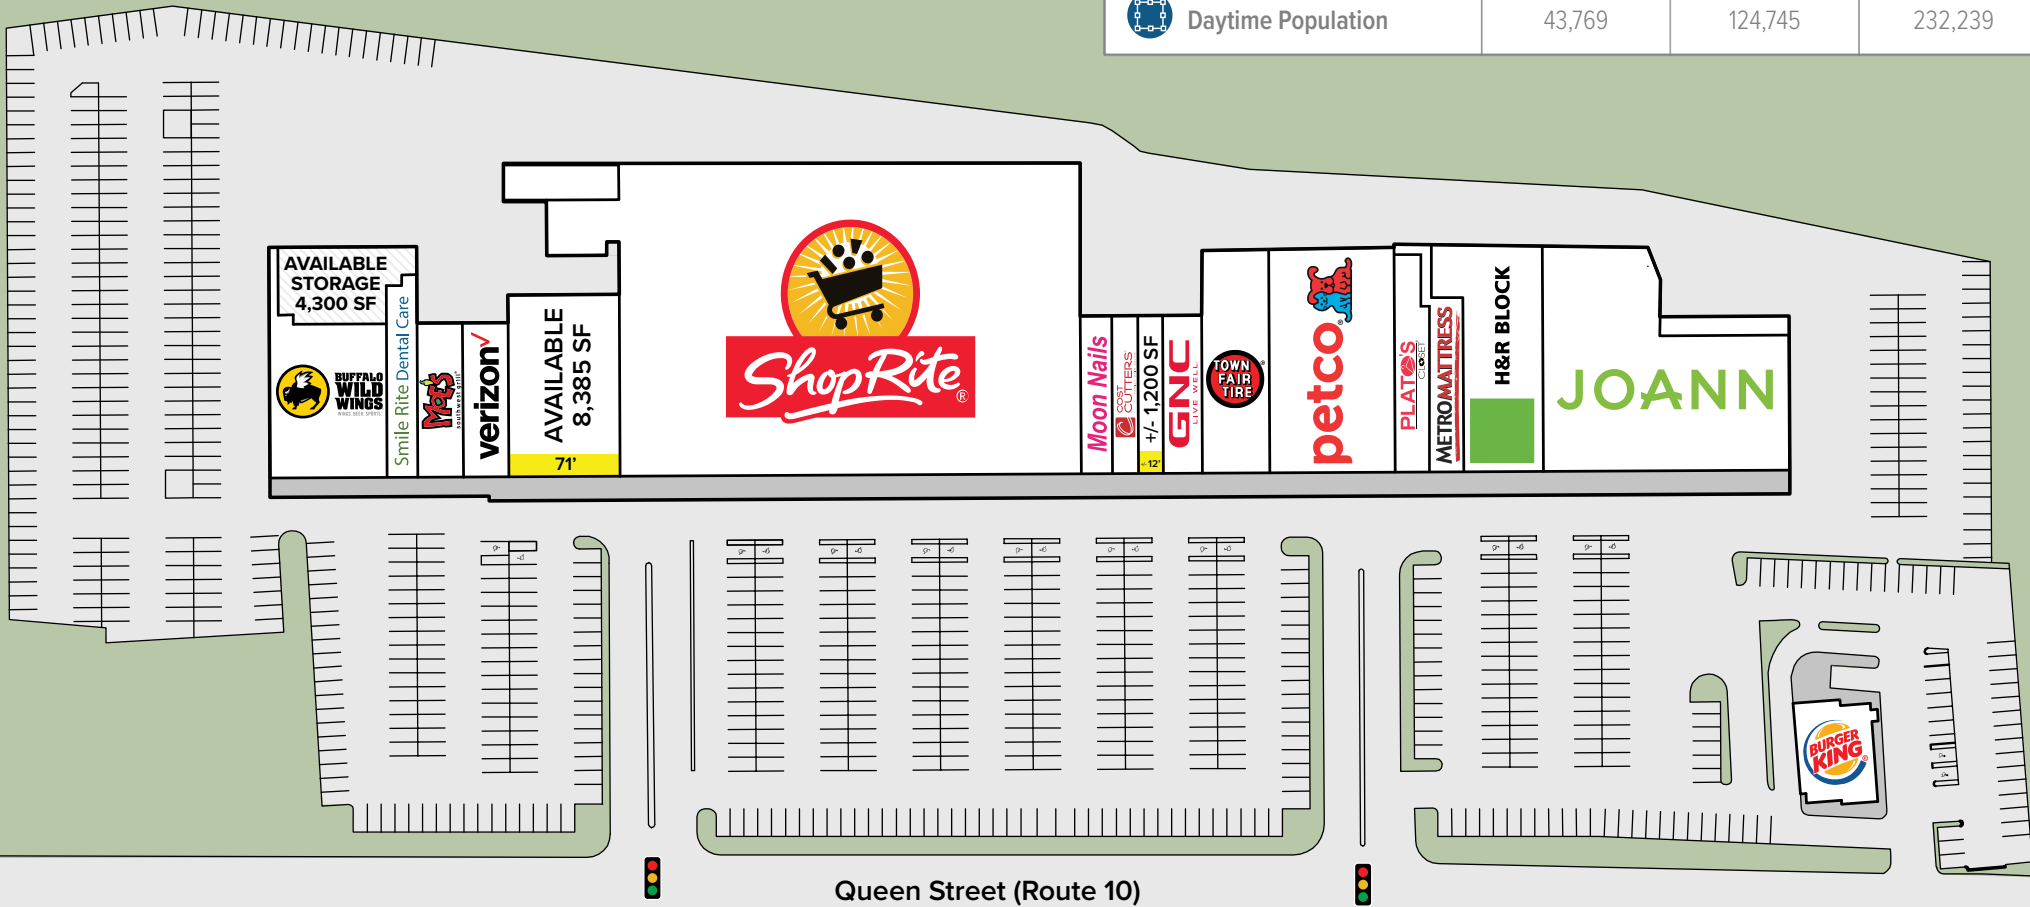

DEMOGRAPHICS	3 Miles	5 Miles	7 Miles
Total Population	41,009	126,193	241,139
Avg. Household Income	$99,955	$95,149	$99,739
Daytime Population	43,769	124,745	232,239

The information above has been obtained from sources believed reliable. While we do not doubt its accuracy, we have not verified it and make no guarantee, warranty or representation about it. It is your responsibility to independently confirm its accuracy and completeness. Any projections, opinions, assumptions or estimates used are for example only and do not represent the current or future performance of the property. You and your advisors should conduct a careful, independent investigation of the property to determine, to your satisfaction, the suitability of the property for your needs