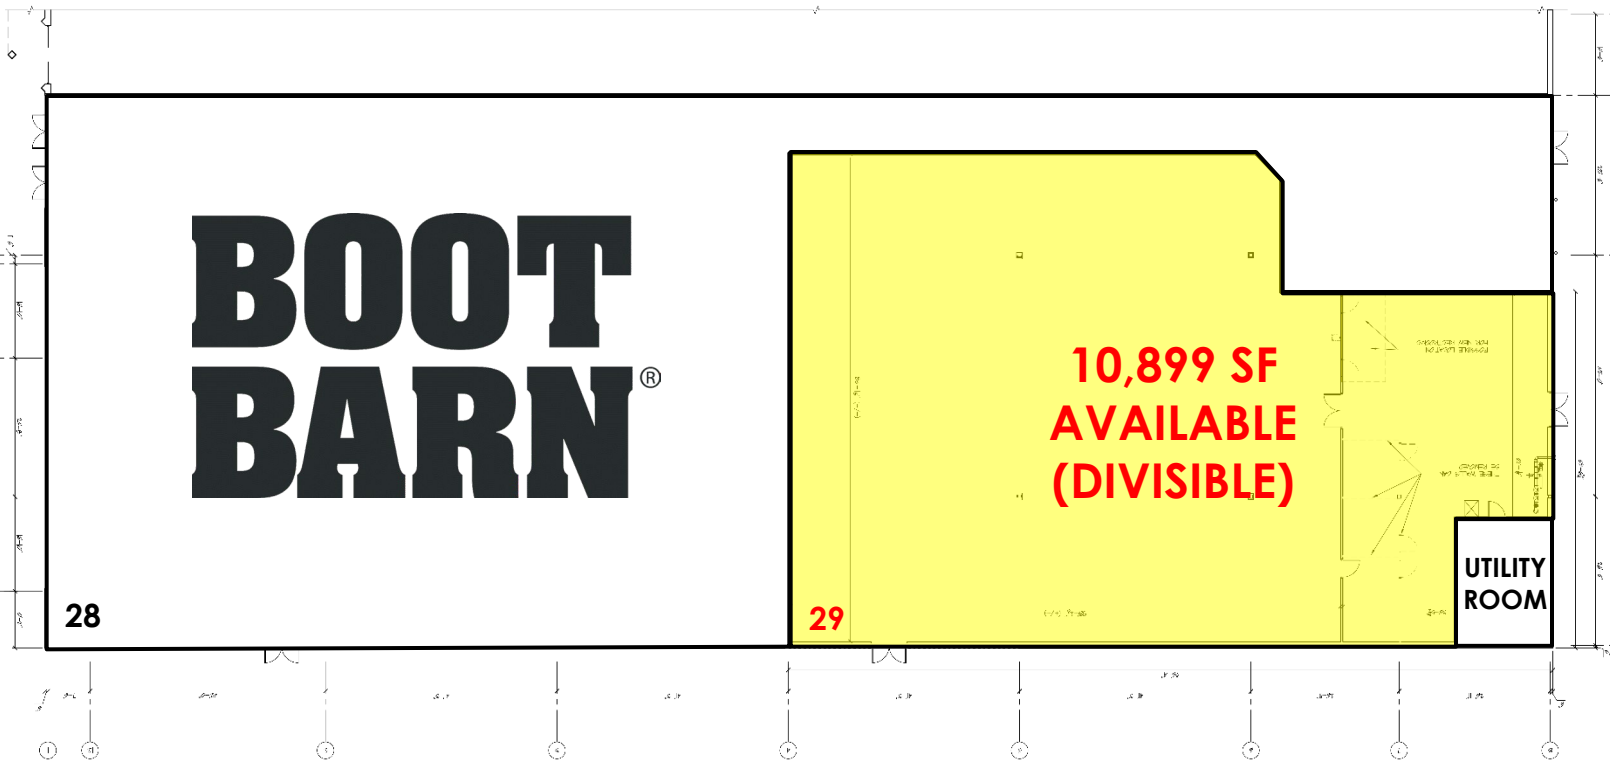

Middletown, NY

88 Dunning Road Dunning Farms Shopping Center